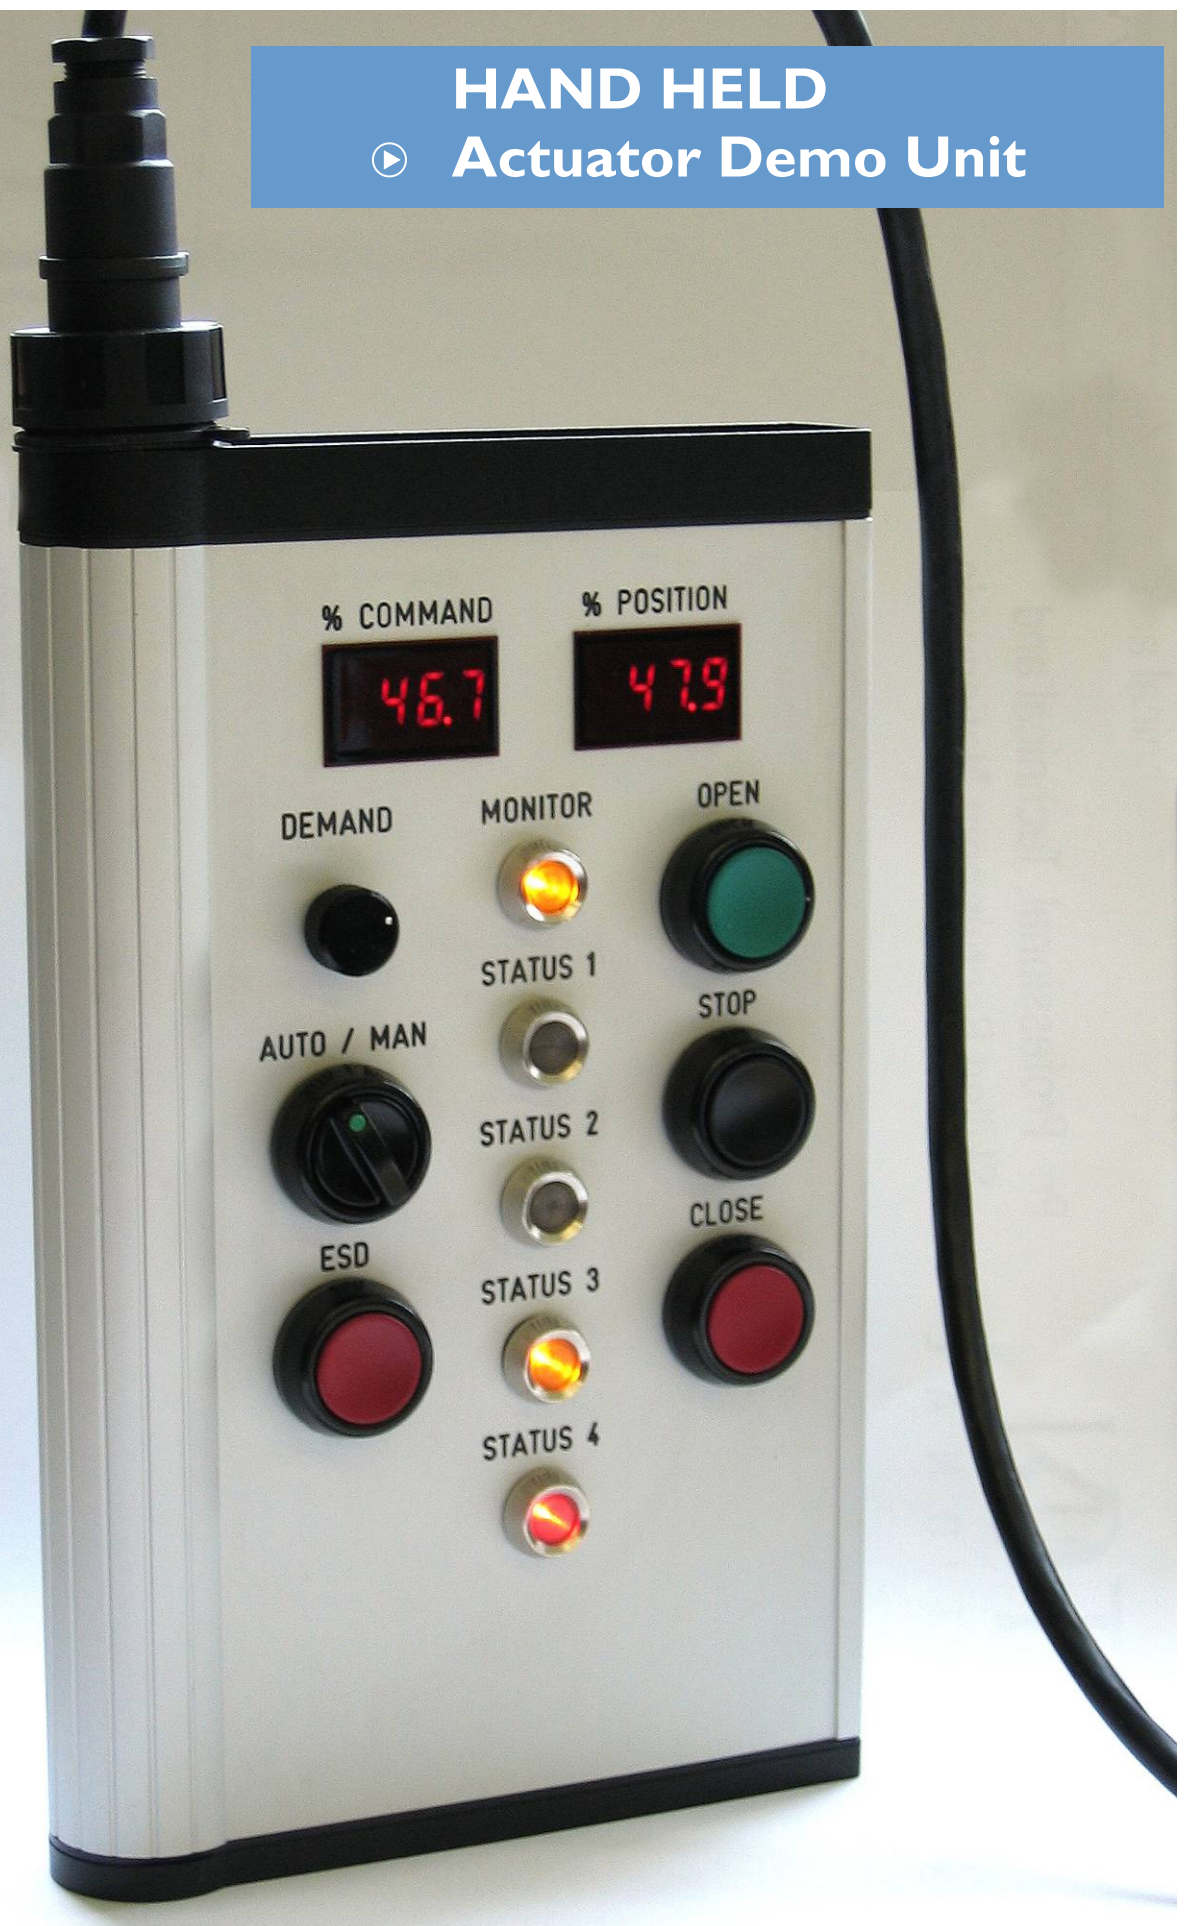

HAND HELD ▶ Actuator Demo Unit

▶ IQ, IQT UNIT SHOWN

Instrument Installations Ltd
E-mail: sales@iionline.co.uk
www.iionline.co.uk